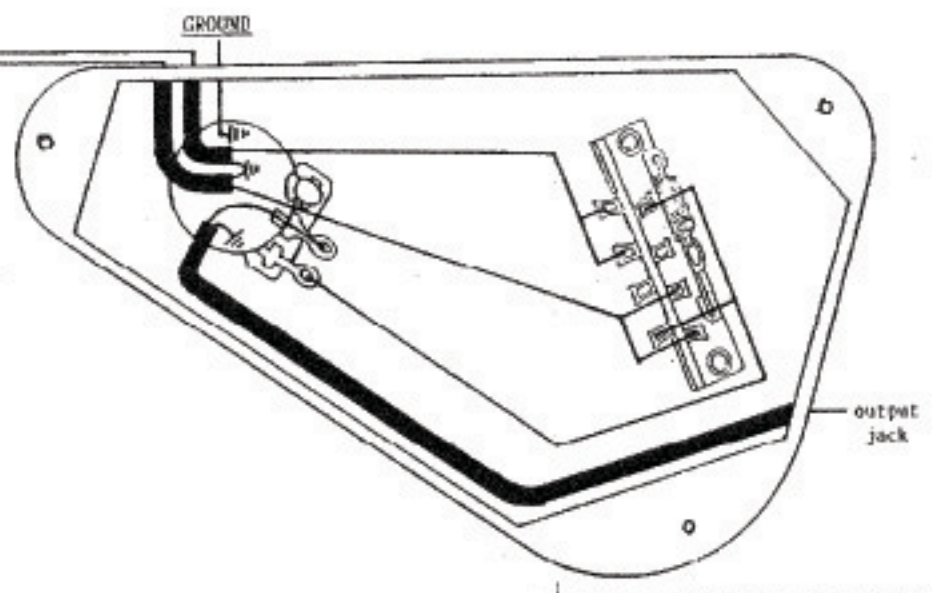

HAMER USA

BRIDGE PU

- Green/Bare = GROUND
- Red/White = TTE
- Black = HOT

NECK PU

- Elite/
Custom - same as BRIDGE PU
- Standard - White = HOT
Black = GROUND

MODEL : **CALIFORNIAN**

GCAC
GCAE
GCAS

Special Instructions:

www.hamerfanclub.com

DATE: APRIL 21, 1991

DRAWN BY: K. THIEL

Photo 1-6

Description: 1 Vol. / 3-way blade switch / CA jack