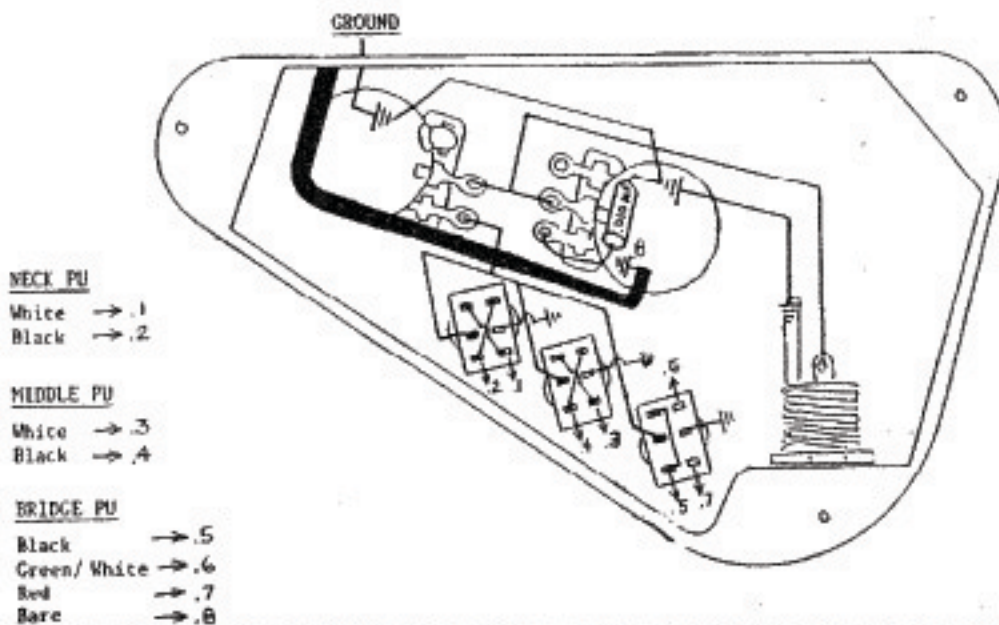

HAMER USA

www.hamerfanclub.com

MODEL:

CHAPARRAL

Special Instructions:

	<u>SINGLE COIL</u>	<u>SINGLE COIL</u>	<u>DOUBLE COIL</u>
↑	ON	ON	SINGLE
—	OFF	OFF	OFF
↓	PHASE	PHASE	SERIES

DATE: APRIL 21, 1991

DRAWN BY: K. THIEL

Description:

1 Vol. / 1 Tone / 3 ON-OFF-ON WITH SWITCHES / Mono panel jack