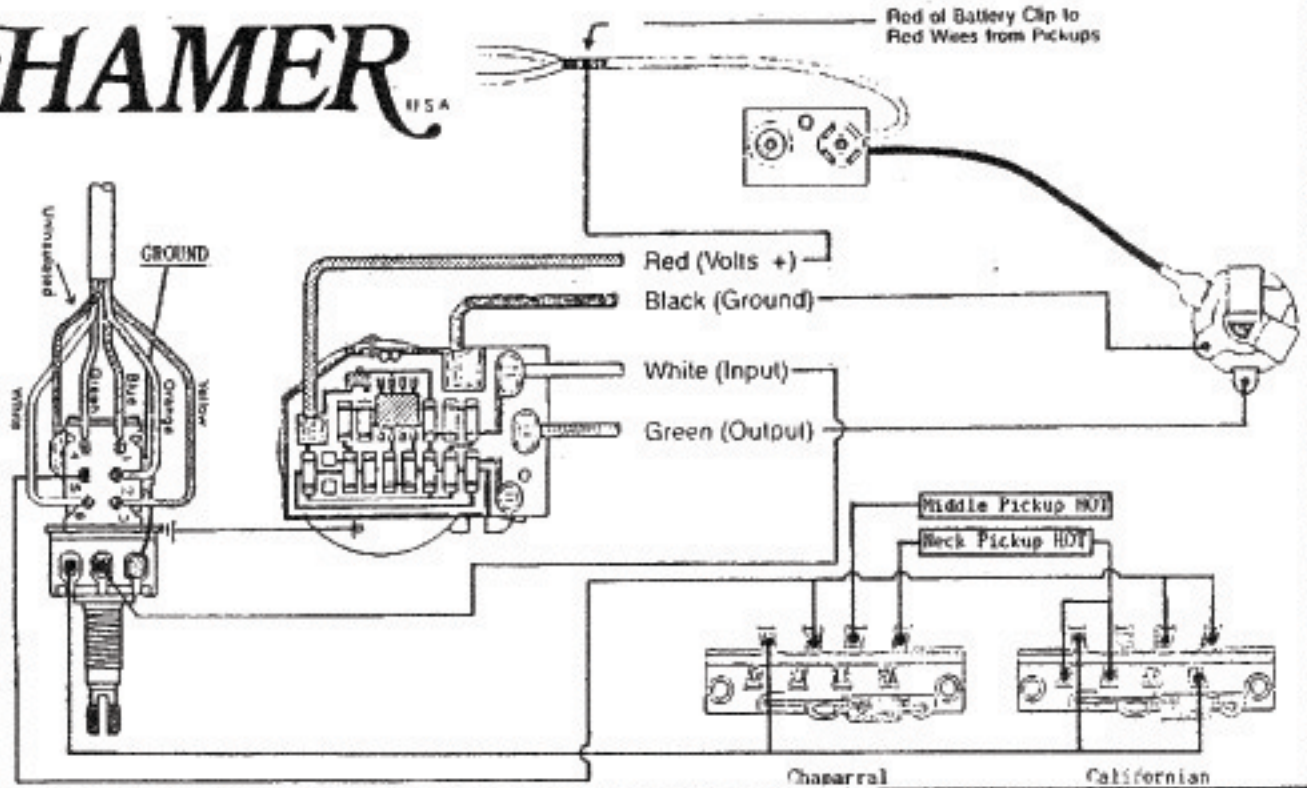

HAMER

MODEL: Chaparral
California

DELUXE www.hamerfanclub.com

GCRD
GCAD

Special Instructions:

* Use 25K OHM EMG Push/Pull Potentiometer

Photos 2-13 & 16

DATE:

APRIL 21, 1991

DRAWN BY:

E. THIEL

Description:

EMG 89 PU & SPC/ Push-Pull Pot/Blade Switch/Stereo Jack